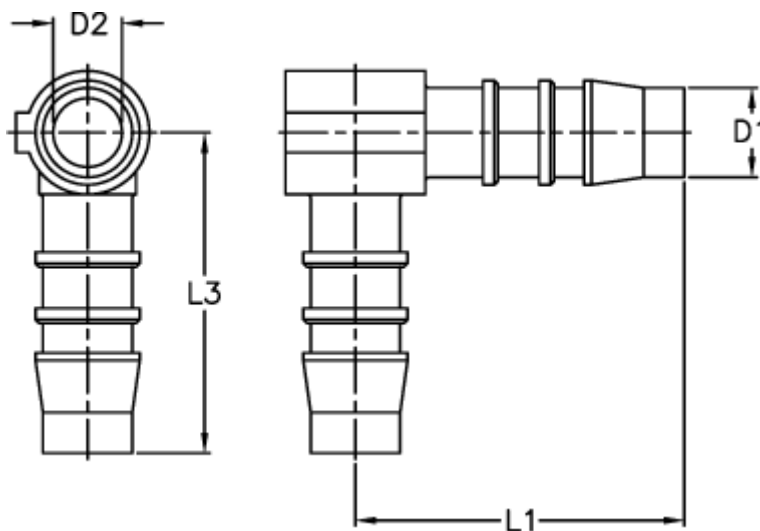

Article number: 027628900003

Description: Norma hose coupling WS 3

## Measures

D1 = 3

D2 = 2.5

L1 = 12.5

L3 = 12.5